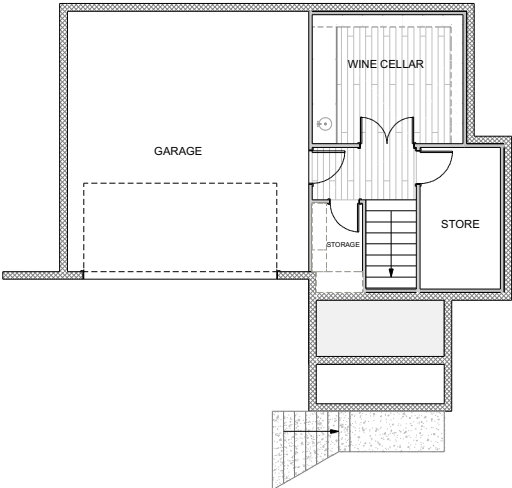

Waikato Vision

Design Builders Waikato have an enviable reputation for taking a stylish and imaginative approach to creating one-off originals. Their latest showhome is no exception. A beautifully clean exterior is enhanced by remarkable vertical and horizontal painted cladding.

The spacious interior features timber and concrete flooring that combines textures to stunning visual effect. An arch motif is used throughout, including in remarkable feature windows.