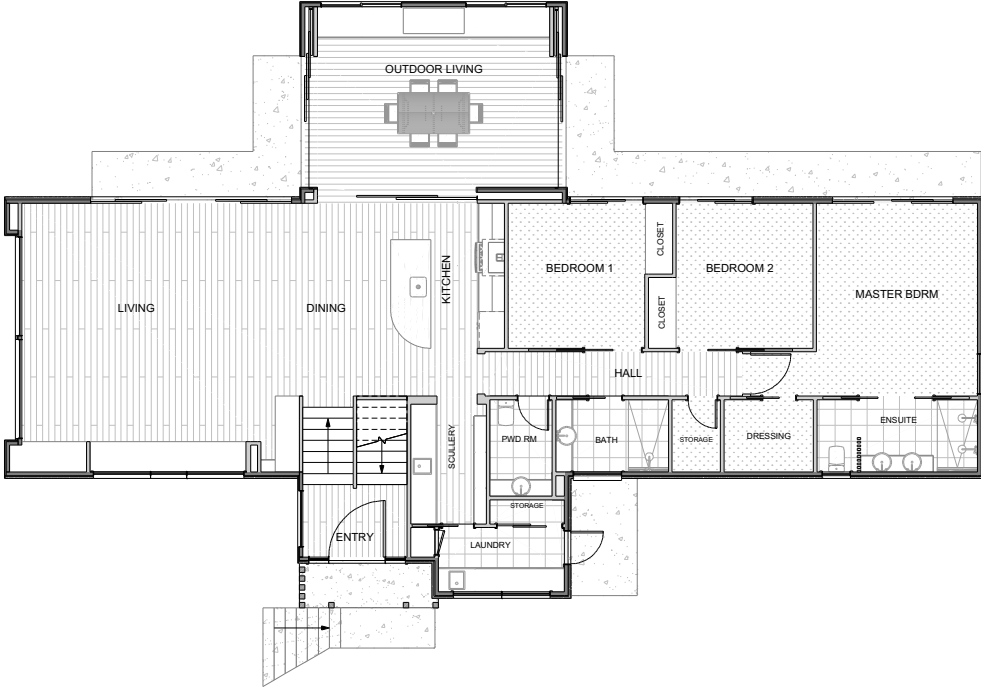

Waikato Vision

Design Builders Waikato have an enviable reputation for taking a stylish and imaginative approach to creating one-off originals. Their latest showhome is no exception. A beautifully clean exterior is enhanced by remarkable vertical and horizontal painted cladding.

The spacious interior features timber and concrete flooring that combines textures to stunning visual effect. An arch motif is used throughout, including in remarkable feature windows.