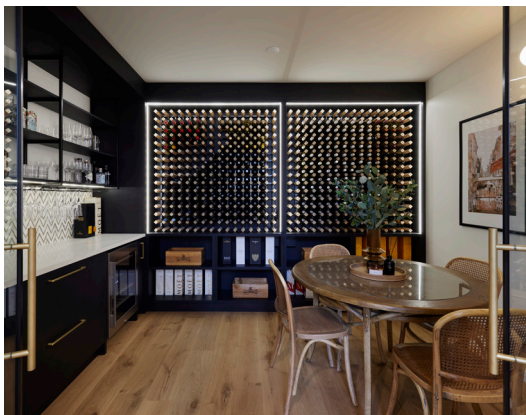

**Entrance light:** Cambie Celig Pendant, Freedom

**Entrance tiles:** Svenska Juvel Matt, Tile Space

**Wine cellar cabinetry:** New Oak Nior, Woodgrain

**Wine cellar tiles:** Crest Mosaic, Tile Space