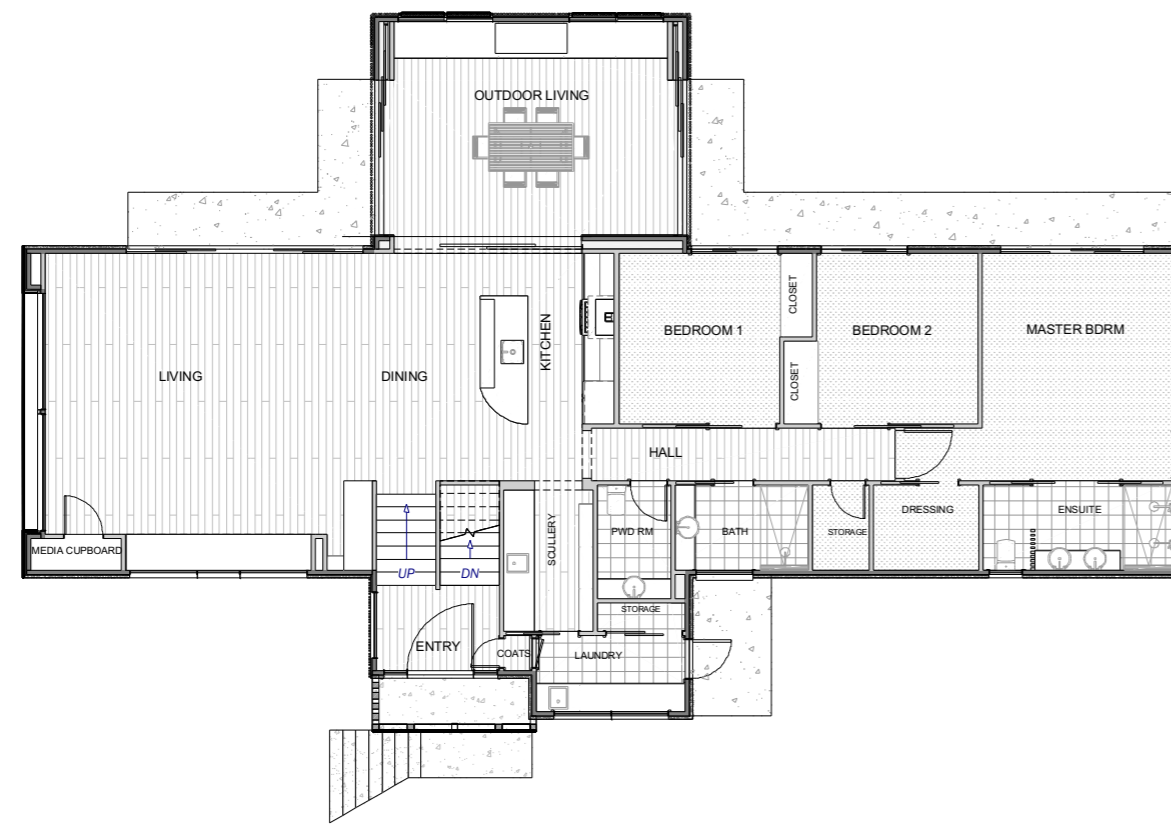

Waikato Vision

Design Builders Waikato Showhome

5 Rivercove Lane, Hamilton
Open Saturdays and Sundays 1-4 pm or by
appointment.

Section Area 716 m²
House Area 238 m²

Garage Area 42 m²
Total Area 280 m²

A guide to fittings, fixtures and features

DESIGN BUILDERS

Total Area 280 m2

Design Builders Waikato have an enviable reputation for taking a stylish and imaginative approach to creating one-off originals. Their latest showhome is no exception. A beautifully clean exterior is enhanced by remarkable vertical and horizontal painted cladding.