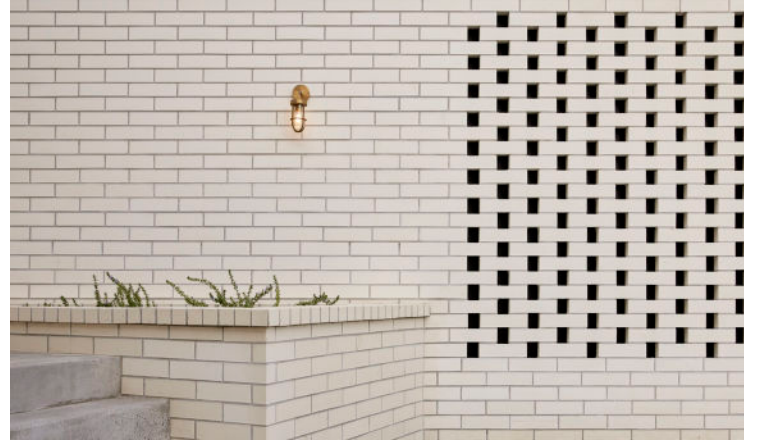

designbuilders.co.nz

DESIGN BUILDERS

A home built *around you*