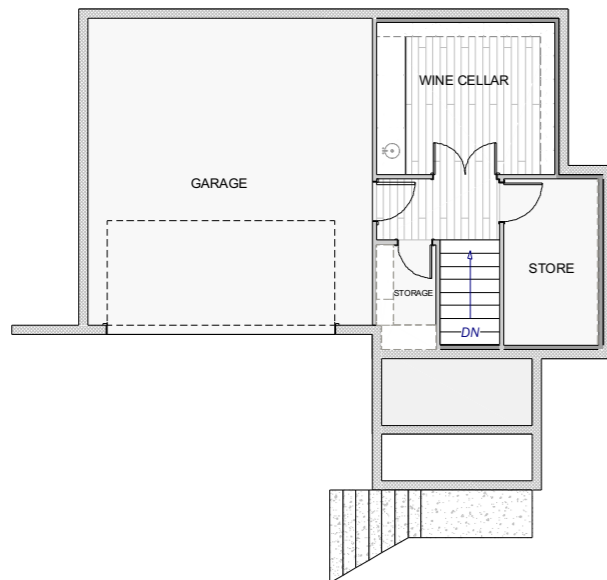

Waikato Vision

Design Builders Waikato Showhome

5 Rivercove Lane, Hamilton
Open Saturdays and Sundays 1-4 pm or by
appointment.

Section Area 716 m²
House Area 238 m²

Garage Area 42 m²
Total Area 280 m²

A guide to fittings, fixtures and features

DESIGN BUILDERS

Total Area 280 m2

Design Builders Waikato have an enviable reputation for taking a stylish and imaginative approach to creating one-off originals. Their latest showhome is no exception. A beautifully clean exterior is enhanced by remarkable vertical and horizontal painted cladding.