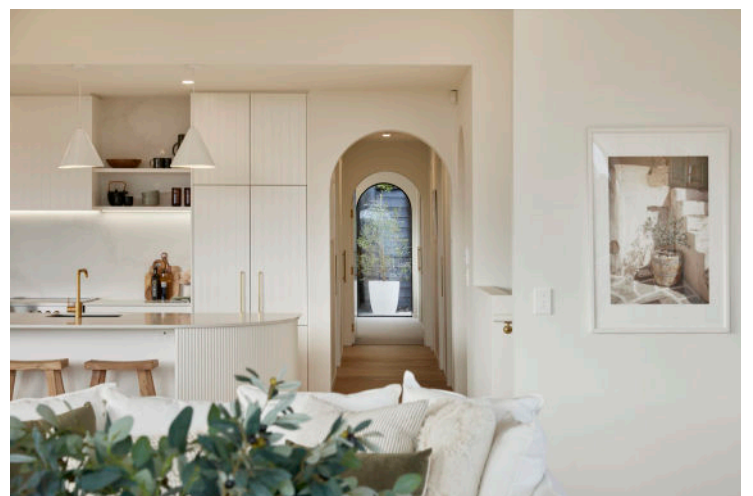

DESIGN BUILDERS

Total Area 280 m2

Design Builders Waikato have an enviable reputation for taking a stylish and imaginative approach to creating one-off originals. Their latest showhome is no exception. A beautifully clean exterior is enhanced by remarkable vertical and horizontal painted cladding.